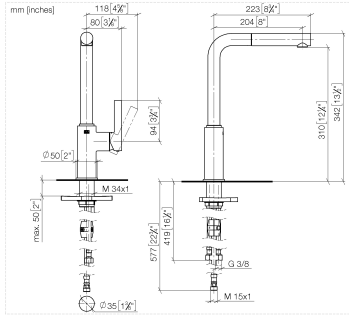

## DORNBRACHT PIUR Single-lever mixer Pull-out - Brushed Nickel

---

33 950 210

- 204mm projection
- pivotable spout 360°
- air-enriched flow
- max. flow 8 l/min at 3 bar flow pressure
- fabric braided hose 1500 mm

Intrinsic protection against back flow.

	Brushed Nickel	33 950 210-70
	Chrome	33 950 210-00
	Soft Black	33 950 210-69

**DORNBRAUCH PIUR Single-lever mixer Pull-out - Brushed Nickel**

33 950 210

**Flow rate chart**

**Certificates**

Belgaqua\_23-012- 27\_3. ACS\_23 ACC NY 306. AbP\_10138.

**DORNBRAUCH PIUR Single-lever mixer Pull-out - Brushed Nickel**

33 950 210

Parts for other finishes can be found here: [Chrome](#)

**Spare parts list**

No.	Item Number	Name	Quantity used	Delivery time
1	90 12 11 180 00-70	shower	1	2
2	90 14 05 081 00 90	seal	1	2
3	90 23 01 051 00 90	flow reducer	1	2
4	90 30 02 101 00 90	hose	1	2
5	90 14 15 060 00 90	gasket kit	1	2
6	90 15 05 060 00 90	cartridge	1	2
7	90 28 30 011 00-70	cover	1	2
8	90 20 21 001 00-70	handle	1	2
9	90 27 21 001 00-70	rosette	1	2
10	90 30 01 200 00 90	shaft	1	2
11	90 23 10 003 00 90	fixing set	1	2
12	04 30 04 101 00 90	hose	2	2
13	90 30 04 110 00 90	hose	1	2