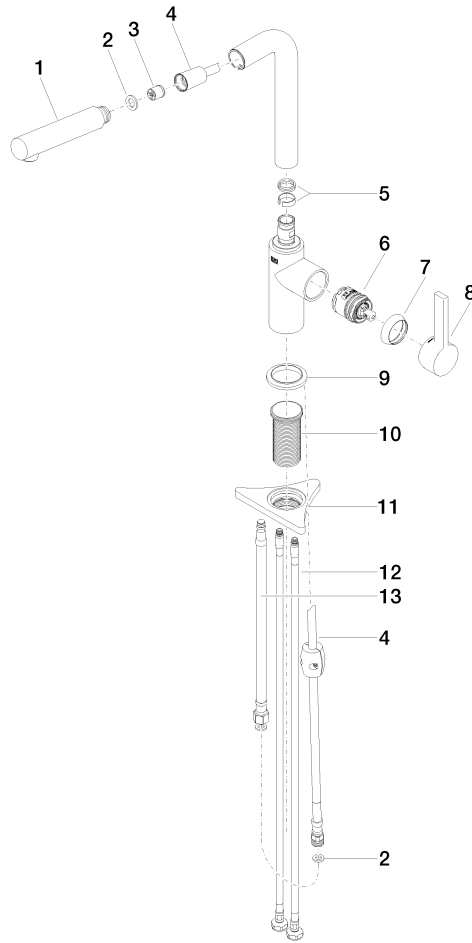

## DORNBRACHT PIUR Single-lever mixer Pull-out - Brushed Nickel

---

33 950 210

- 204mm projection
- pivotable spout 360°
- air-enriched flow
- max. flow 8 l/min at 3 bar flow pressure
- fabric braided hose 1500 mm

Intrinsic protection against back flow.

	Brushed Nickel	33 950 210-70
	Chrome	33 950 210-00
	Soft Black	33 950 210-69

**DORNBRAUCH PIUR Single-lever mixer Pull-out - Brushed Nickel**

33 950 210

**Flow rate chart**

**Certificates**

Belgaqua\_23-012- 27\_3. ACS\_23 ACC NY 306. AbP\_10138.

**DORNBRAUCH PIUR Single-lever mixer Pull-out - Brushed Nickel**

33 950 210

Parts for other finishes can be found here: [Chrome](#)

**Spare parts list**

No.	Item Number	Name	Quantity used	Delivery time
1	90 12 11 180 00-70	shower	1	2
2	90 14 05 081 00 90	seal	1	2
3	90 23 01 051 00 90	flow reducer	1	2
4	90 30 02 101 00 90	hose	1	2
5	90 14 15 060 00 90	gasket kit	1	2
6	90 15 05 060 00 90	cartridge	1	2
7	90 28 30 011 00-70	cover	1	2
8	90 20 21 001 00-70	handle	1	2
9	90 27 21 001 00-70	rosette	1	2
10	90 30 01 200 00 90	shaft	1	2
11	90 23 10 003 00 90	fixing set	1	2
12	04 30 04 101 00 90	hose	2	2
13	90 30 04 110 00 90	hose	1	2