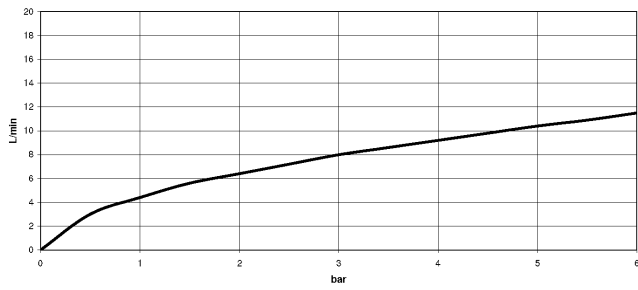

## DORNBRACHT PIUR Single-lever mixer Pull-out - Brushed Nickel

---

33 950 210

- 204mm projection
- pivotable spout 360°
- air-enriched flow
- max. flow 8 l/min at 3 bar flow pressure
- fabric braided hose 1500 mm

Intrinsic protection against back flow.

	Brushed Nickel	33 950 210-70
	Chrome	33 950 210-00
	Soft Black	33 950 210-69

**DORNBRAUCH PIUR Single-lever mixer Pull-out - Brushed Nickel**

33 950 210

**Flow rate chart**